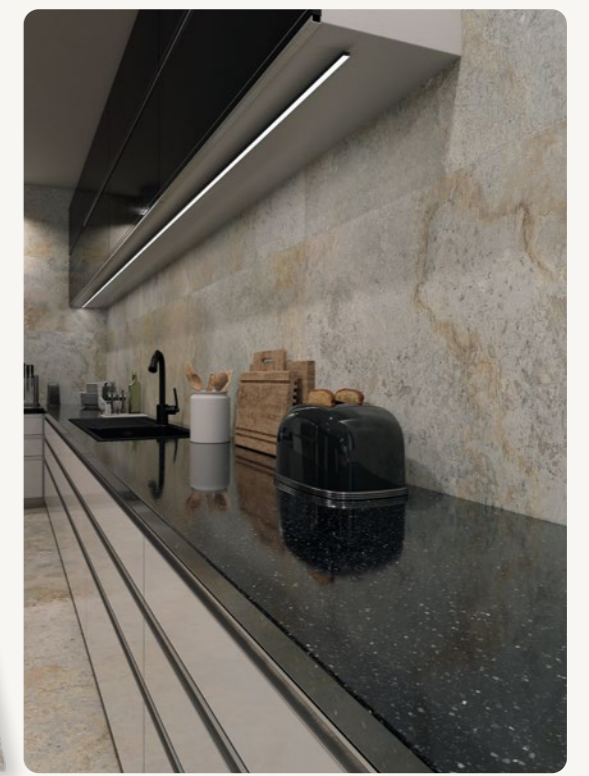

BALI STONE | 60X120 |

BALI STONE 60X120 23.6"X47.24"

BALISTONE

limestone[®]
BY FLEXOLASER

BALI | 60X120

PACKING

FORMATO	FORMAT	ACABADO FINISH	CAJAS BOXES m ² / SQM	PZAS PCS	PESO (KG) WEIGHT	PALLETS PALLETS m ² / SQM	CAJAS BOXES	PESO (KG) WEIGHT
60x120 cm		Mate Relieve	1,44	2	32	46,08	32	1.050 kg